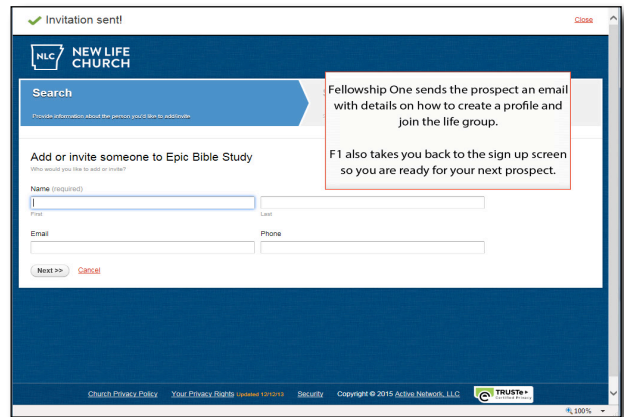

Slide 3

Text Captions: On the Home page, click Your Groups.

Slide 4

Text Captions: Click your life group name to see the details.

How to Sign Up for a Group at Launch

Slide 5

Text Captions: Click the Add or Invite someone link.

Slide 6

Text Captions: Have the person interested in joining your life group (called a prospect) type his/her name, email, and phone number. Then, select the Next button.

Slide 7

Text Captions: If the prospect does not have a profile with Fellowship One, you can send the person an invitation to create a profile and join the group. Type a message and click Send Invite.

Slide 8

Text Captions: Fellowship One sends the prospect an email with details on how to create a profile and join the life group.

F1 also takes you back to the sign up screen so you are ready for your next prospect.