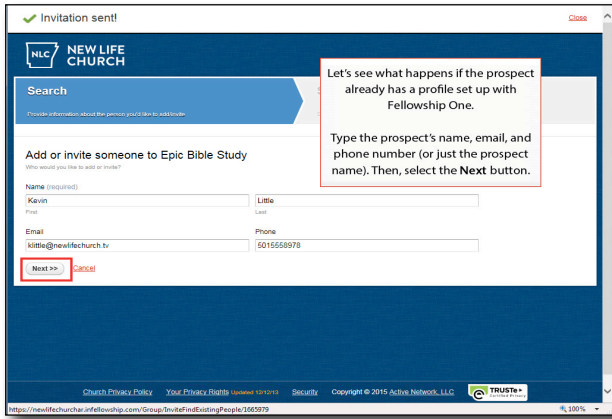

How to Sign Up for a Group at Launch

Slide 9

Text Captions: Let's see what happens if the prospect already has a profile set up with Fellowship One.

Type the prospect's name, email, and phone number (or just the prospect name). Then, select the Next button.