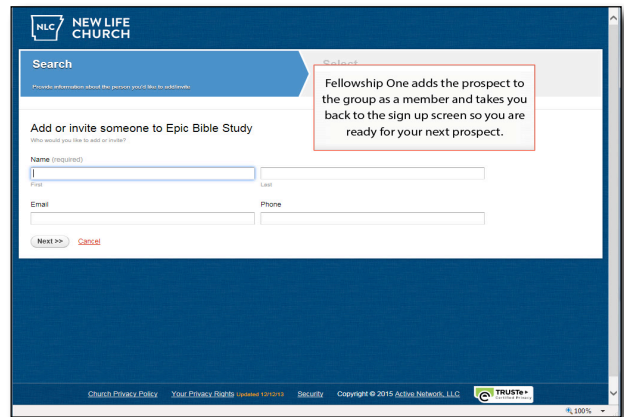

How to Sign Up for a Group at Launch

Slide 9

Text Captions: Let's see what happens if the prospect already has a profile set up with Fellowship One.

Type the prospect's name, email, and phone number (or just the prospect name). Then, select the Next button.

Slide 10

Text Captions: If the prospect has a profile, you will see the profile details like name, age, email, and phone number.

Confirm this is the correct person and click the Add to group button.

Slide 11

Text Captions: A pop up window displays to confirm your decision. Click the Add to group button.

Slide 12

Text Captions: Fellowship One adds the prospect to the group as a member and takes you back to the sign up screen so you are ready for your next prospect.