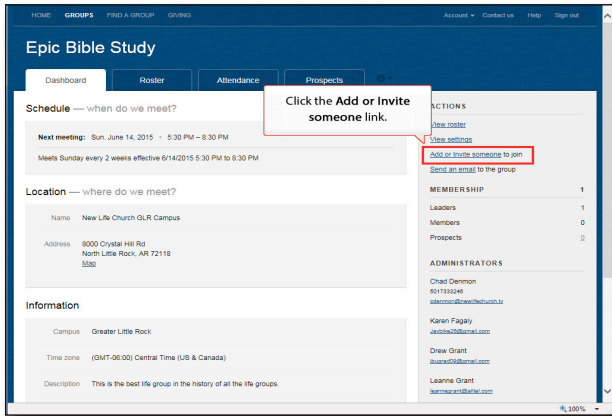

Slide 3

Text Captions: On the Home page, click Your Groups.

Slide 4

Text Captions: Click your life group name to see the details.

How to Sign Up for a Group at Launch

Slide 5

Text Captions: Click the Add or Invite someone link.

Slide 6

Text Captions: Have the person interested in joining your life group (called a prospect) type his/her name, email, and phone number. Then, select the Next button.

Slide 7

Text Captions: If the prospect does not have a profile with Fellowship One, you can send the person an invitation to create a profile and join the group. Type a message and click Send Invite.