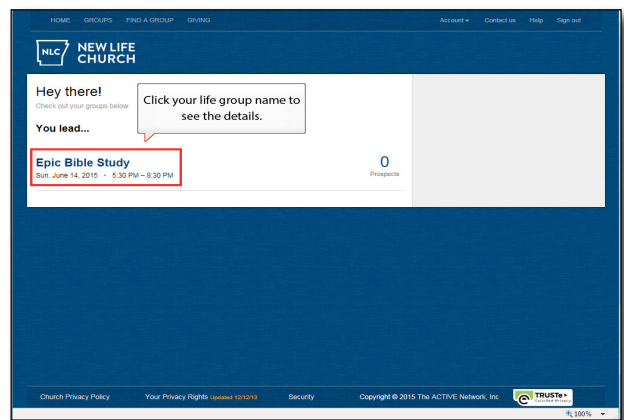

How to Sign Up for a Group at Launch

Slide 1

Text Captions: Fellowship One Demo
How to Sign up for a Group (Launch)

Slide 2

Text Captions: On the login page (newlifechurchar.infellowship.com), type your email address and password. Click Sign In.

Slide 3

Text Captions: On the Home page, click Your Groups.

Slide 4

Text Captions: Click your life group name to see the details.

How to Sign Up for a Group at Launch

Slide 5

Text Captions: Click the Add or Invite someone link.

Slide 6

Text Captions: Have the person interested in joining your life group (called a prospect) type his/her name, email, and phone number. Then, select the Next button.

Slide 7

Text Captions: If the prospect does not have a profile with Fellowship One, you can send the person an invitation to create a profile and join the group. Type a message and click Send Invite.