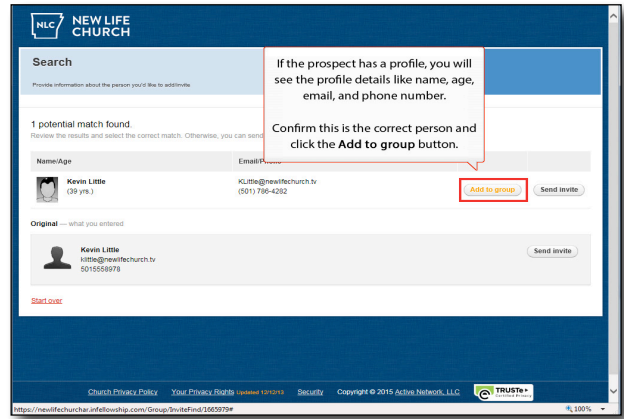

Slide 6

Text Captions: Have the person interested in joining your life group (called a prospect) type his/her name, email, and phone number. Then, select the Next button.

Slide 7

Text Captions: If the prospect does not have a profile with Fellowship One, you can send the person an invitation to create a profile and join the group. Type a message and click Send Invite.

Slide 8

Text Captions: Fellowship One sends the prospect an email with details on how to create a profile and join the life group.

F1 also takes you back to the sign up screen so you are ready for your next prospect.

How to Sign Up for a Group at Launch

Slide 9

Text Captions: Let's see what happens if the prospect already has a profile set up with Fellowship One.

Type the prospect's name, email, and phone number (or just the prospect name). Then, select the Next button.

Slide 10

Text Captions: If the prospect has a profile, you will see the profile details like name, age, email, and phone number.

Confirm this is the correct person and click the Add to group button.

Slide 11