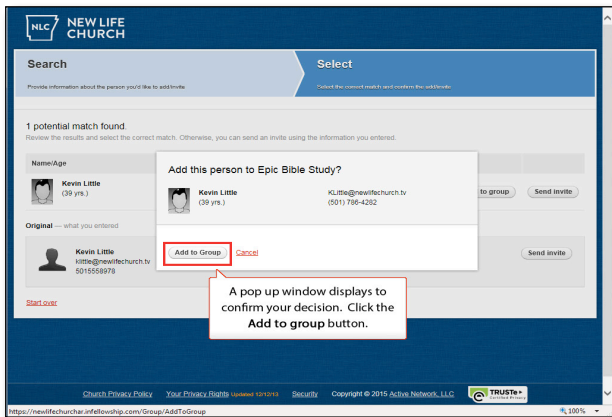

Slide 8

Text Captions: Fellowship One sends the prospect an email with details on how to create a profile and join the life group.

F1 also takes you back to the sign up screen so you are ready for your next prospect.

How to Sign Up for a Group at Launch

Slide 9

Text Captions: Let's see what happens if the prospect already has a profile set up with Fellowship One.

Type the prospect's name, email, and phone number (or just the prospect name). Then, select the Next button.

Slide 10

Text Captions: If the prospect has a profile, you will see the profile details like name, age, email, and phone number.

Confirm this is the correct person and click the Add to group button.

Slide 11