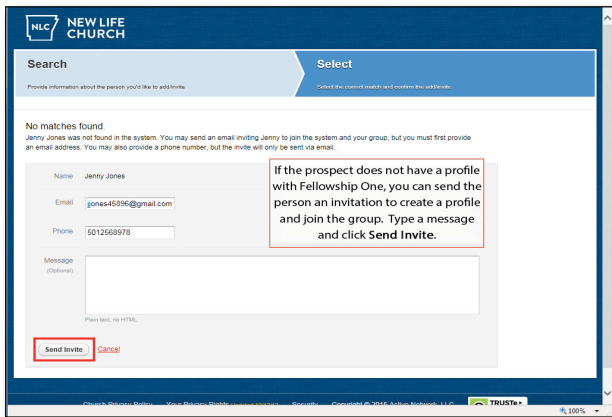

Slide 3

Text Captions: On the Home page, click Your Groups.

Slide 4

Text Captions: Click your life group name to see the details.

How to Sign Up for a Group at Launch

Slide 5

Text Captions: Click the Add or Invite someone link.

Slide 6

Text Captions: Have the person interested in joining your life group (called a prospect) type his/her name, email, and phone number. Then, select the Next button.

Slide 7

Text Captions: If the prospect does not have a profile with Fellowship One, you can send the person an invitation to create a profile and join the group. Type a message and click Send Invite.