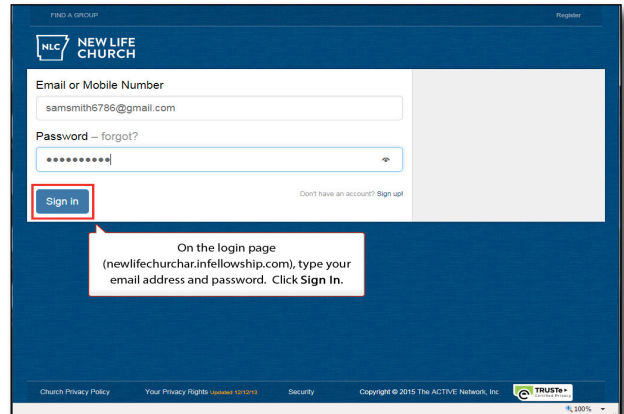

How to Sign Up for a Group at Launch

Slide 1

Text Captions: Fellowship One Demo
How to Sign up for a Group (Launch)

Slide 2

Text Captions: On the login page (newlifechurchar.infellowship.com), type your email address and password. Click Sign In.

Slide 3

Text Captions: On the Home page, click Your Groups.

Slide 4

Text Captions: Click your life group name to see the details.

How to Sign Up for a Group at Launch

Slide 5

Text Captions: Click the Add or Invite someone link.

Slide 6

Text Captions: Have the person interested in joining your life group (called a prospect) type his/her name, email, and phone number. Then, select the Next button.

Slide 7

Text Captions: If the prospect does not have a profile with Fellowship One, you can send the person an invitation to create a profile and join the group. Type a message and click Send Invite.