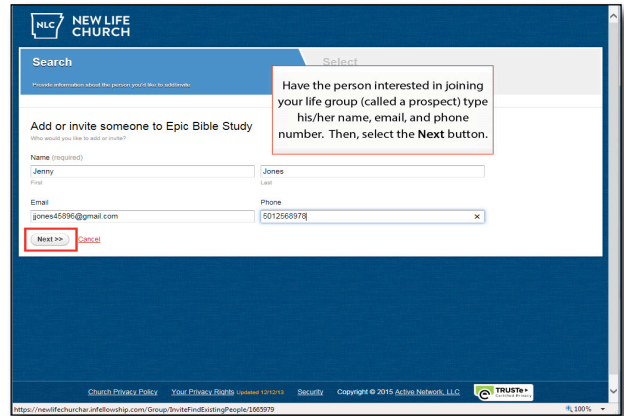

Slide 3

Text Captions: On the Home page, click Your Groups.

Slide 4

Text Captions: Click your life group name to see the details.

How to Sign Up for a Group at Launch

Slide 5

Text Captions: Click the Add or Invite someone link.

Slide 6

Text Captions: Have the person interested in joining your life group (called a prospect) type his/her name, email, and phone number. Then, select the Next button.

Slide 7

Text Captions: If the prospect does not have a profile with Fellowship One, you can send the person an invitation to create a profile and join the group. Type a message and click Send Invite.

Slide 8

Text Captions: Fellowship One sends the prospect an email with details on how to create a profile and join the life group.

F1 also takes you back to the sign up screen so you are ready for your next prospect.