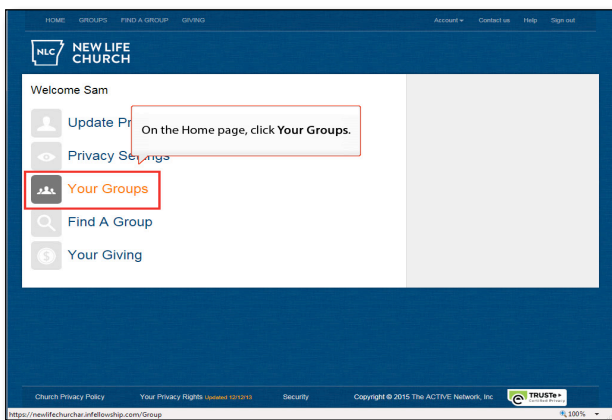

How to Sign Up for a Group at Launch

Slide 1

Text Captions: Fellowship One Demo
How to Sign up for a Group (Launch)

Slide 2

Text Captions: On the login page (newlifechurchar.infellowship.com), type your email address and password. Click Sign In.

Slide 3

Text Captions: On the Home page, click Your Groups.

Slide 4

Text Captions: Click your life group name to see the details.

How to Sign Up for a Group at Launch

Slide 5

Text Captions: Click the Add or Invite someone link.

Slide 6

Text Captions: Have the person interested in joining your life group (called a prospect) type his/her name, email, and phone number. Then, select the Next button.

Slide 7

Text Captions: If the prospect does not have a profile with Fellowship One, you can send the person an invitation to create a profile and join the group. Type a message and click Send Invite.